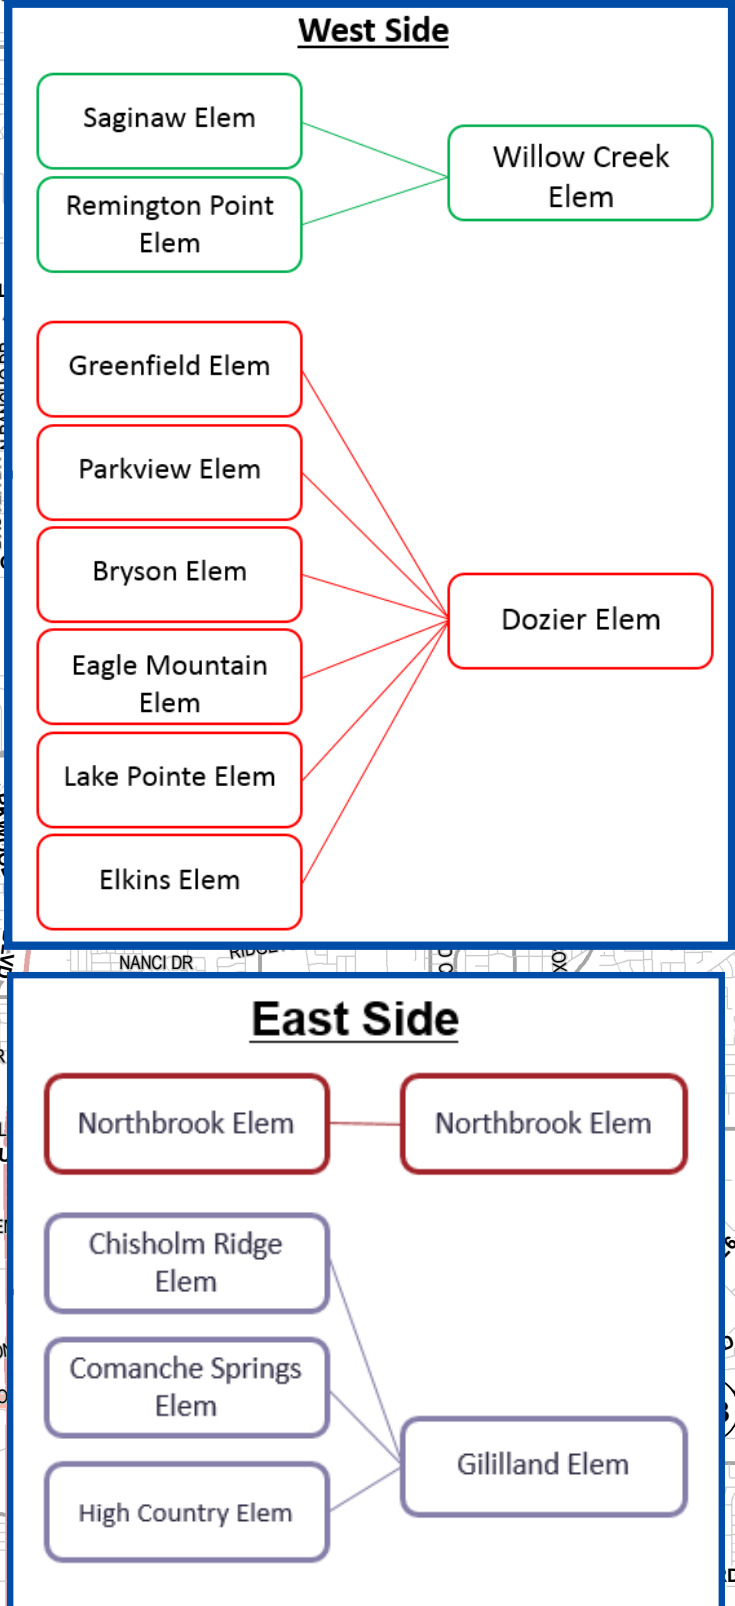

Eagle Mountain-Saginaw Independent School District

2016-17 Bilingual Attendance Zones

Exception 1: Quarter Horse Estates Subdivision Attends Willow Creek Elementary School

QUARTER HORSE ESTATES SUBDIVISION

Exception 2: Williamsburg Village Apartments Attends Willow Creek Elementary School

WILLIAMSBURG VILLAGE

- Schools**
- ★ Elementary School
- Roads**
- Local Roads
 - Major Arterial
 - Secondary Highway
 - Primary Highway
- 2016-17 Bilingual Boundaries**
- DOZIER
 - GILILLAND
 - NORTHBROOK
 - WILLOW CREEK

Miles: 0 1 2 4