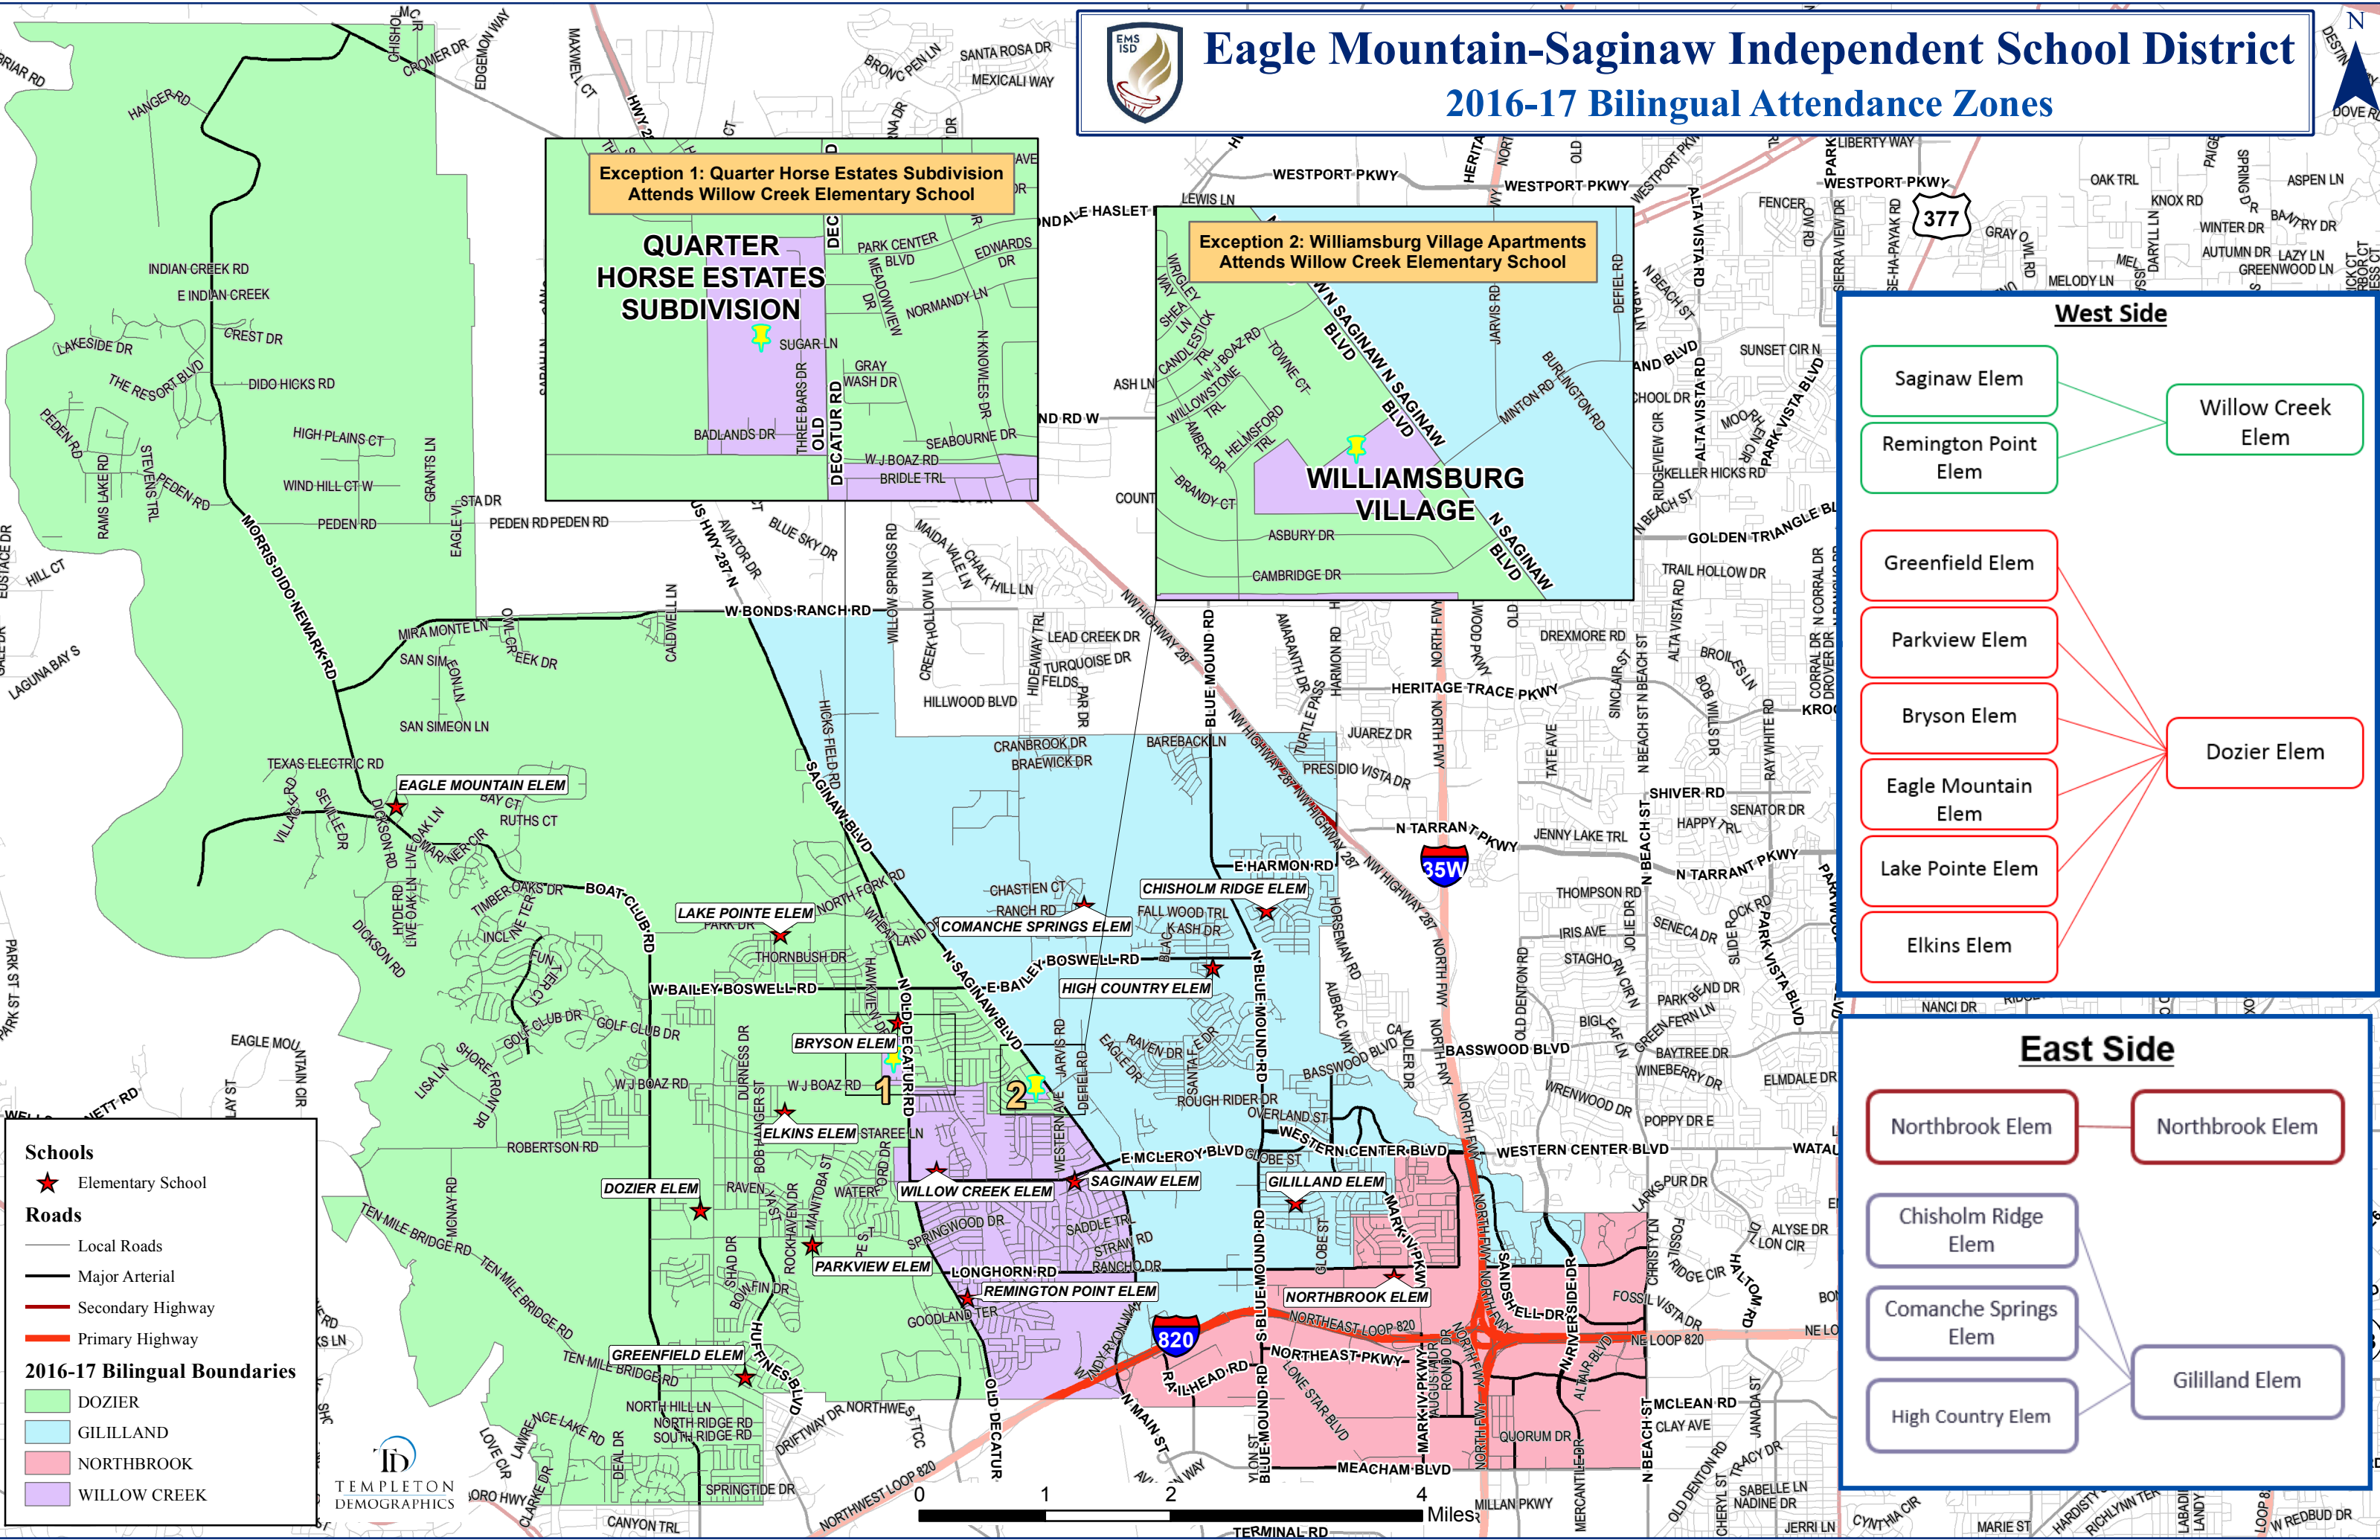

Eagle Mountain-Saginaw Independent School District

2016-17 Bilingual Attendance Zones

Exception 1: Quarter Horse Estates Subdivision Attends Willow Creek Elementary School

QUARTER HORSE ESTATES SUBDIVISION

Exception 2: Williamsburg Village Apartments Attends Willow Creek Elementary School

WILLIAMSBURG VILLAGE

- Schools**
- ★ Elementary School
- Roads**
- Local Roads
 - Major Arterial
 - Secondary Highway
 - Primary Highway
- 2016-17 Bilingual Boundaries**
- DOZIER
 - GILILLAND
 - NORTHBROOK
 - WILLOW CREEK

Miles: 0 1 2 4